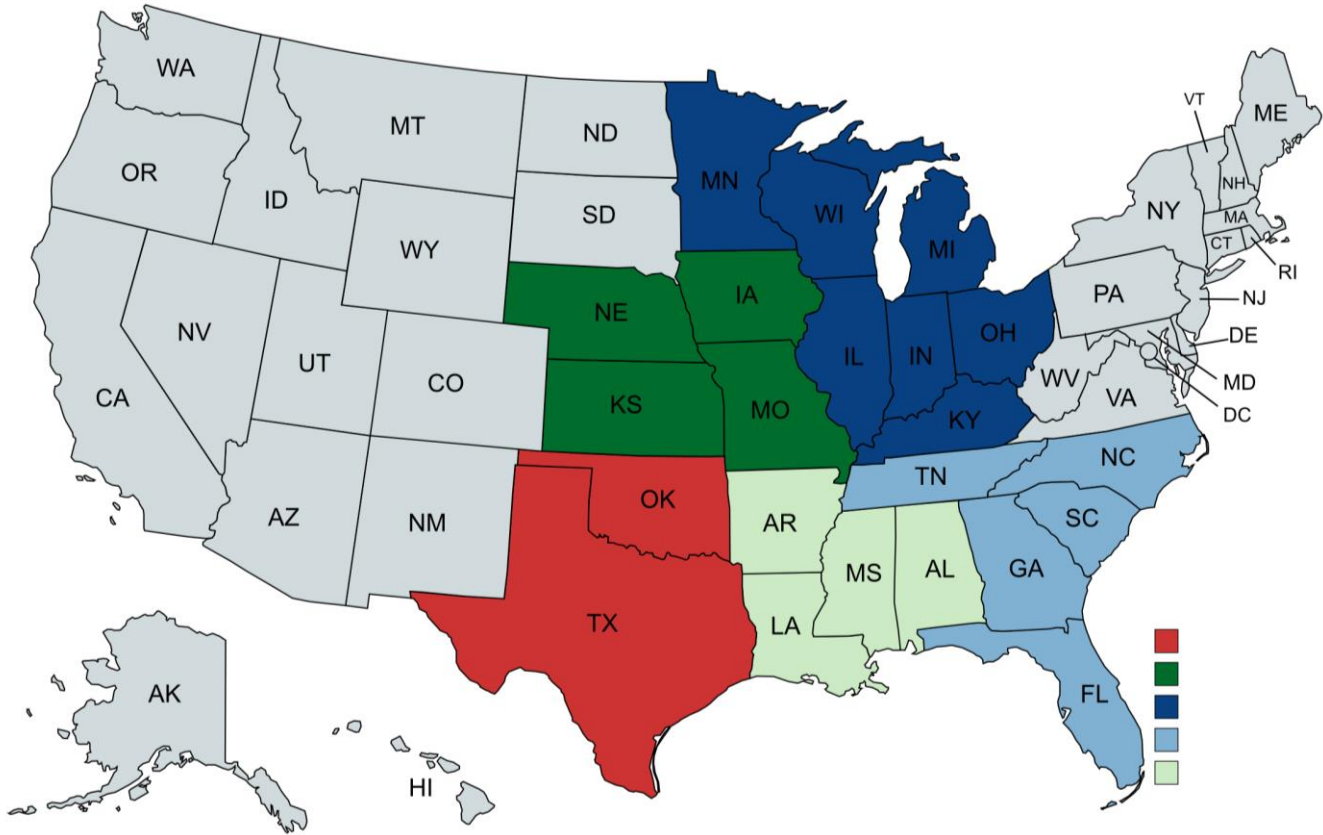

2022 SALES TERRITORY MAP

BRENT VIKEN
President
Corporate: TX
Office: (817) 598-9444
Mobile: (817) 296-2782
Email: brent.viken@hptcom.net

TERESA BRADEN
Regional Sales Manager - Midwest
Covered States: IL, IN, MN, OK, WI, MI, MO, KY, OH
Phone: (573) 703-5003
Email: teresa.braden@hptcom.net

DUFFIE SHARPE
Regional Sales Manager - Upper Southeast
Covered States: TN, NC, SC, FL, GA
Mobile: (770) 330-9202
Email: duffie.sharpe@hptcom.net

GREG HARLAN
Regional Sales Manager - Southwest
Covered States: TX, OK
Mobile: (918) 510-8858
Email: greg.harlan@hptcom.net